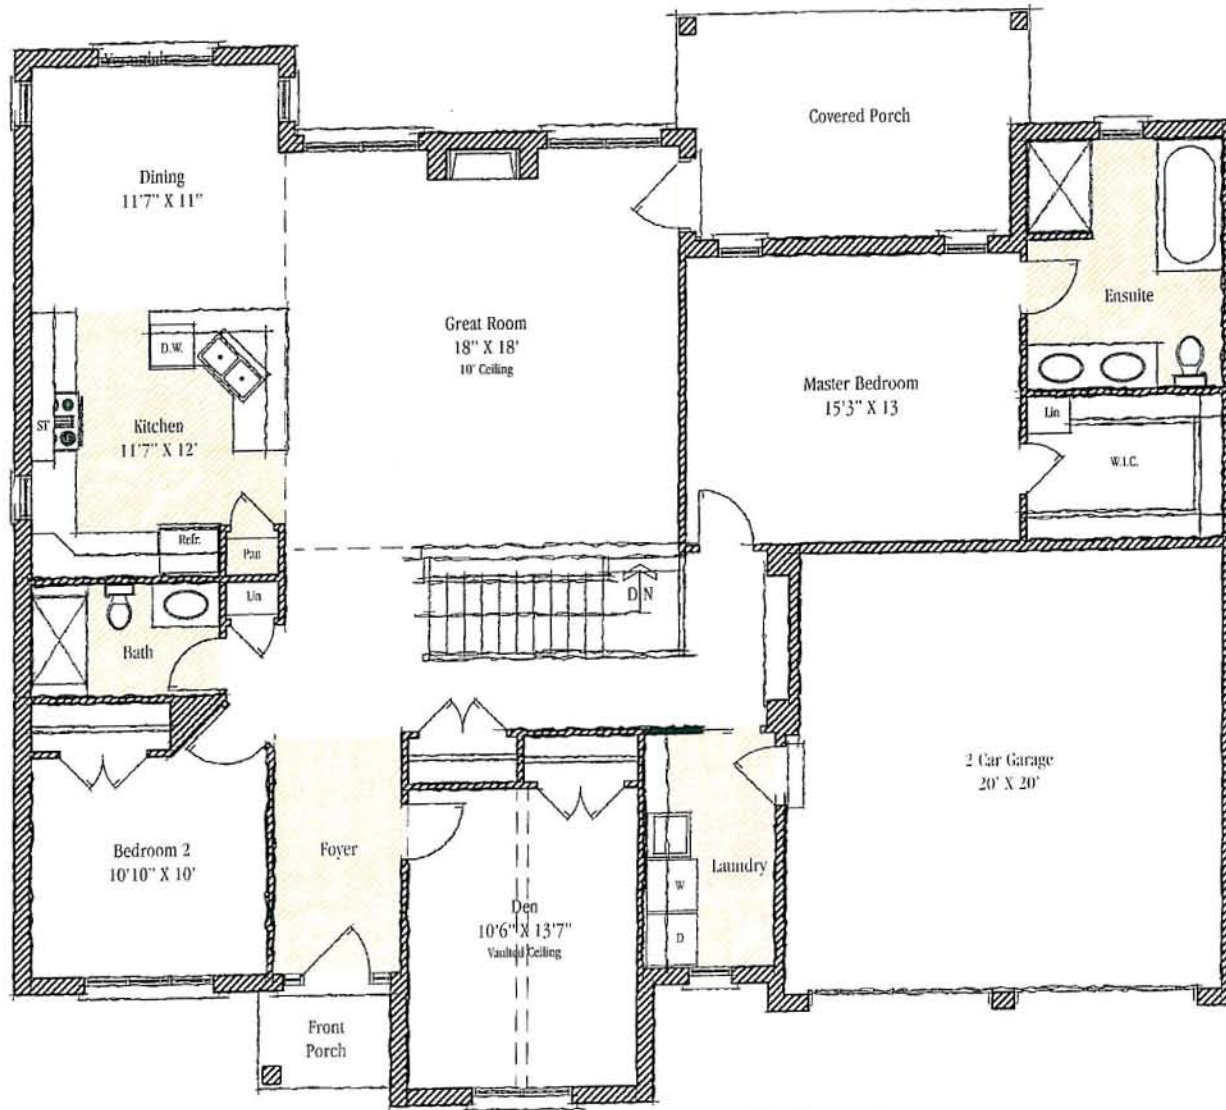

main floor

The Sanctuary at Sunningdale West
739 Eagletrace Drive
London, ON

Lottery Licence: 3797